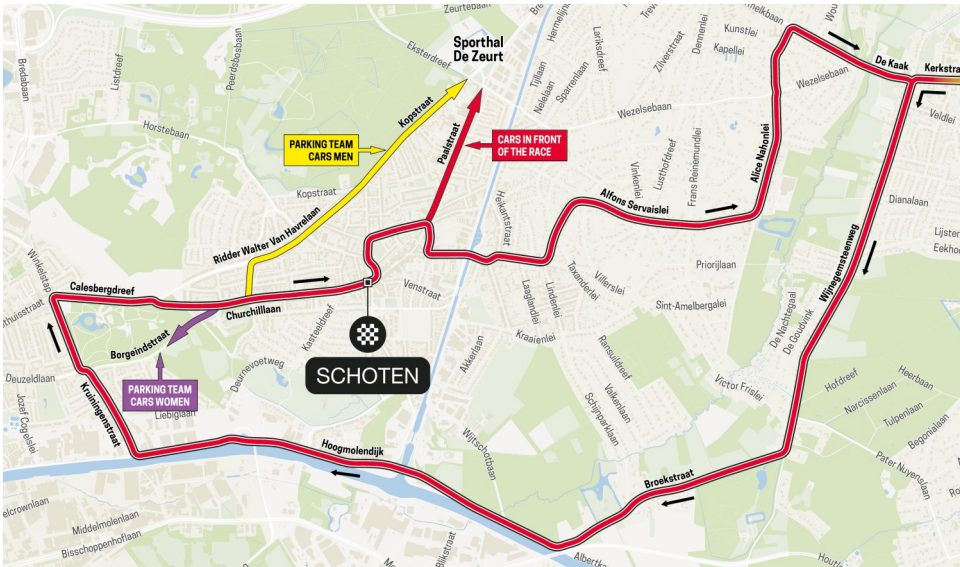

SCHOTEN : LOKALE OMLOOP - ITINÉRAIRE LOCAL - LOCAL LAP

PRW - UCI WOMEN'S PROTEAMS